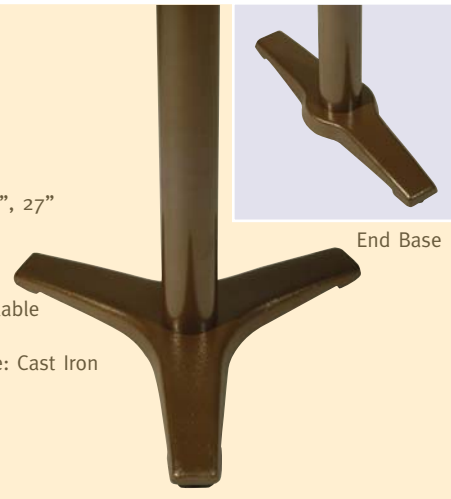

### Specifications

Spider Size: 12", 15", 24"  
 Column Size: 3", 4"  
 Base Plate Spread: 22", 30", 36"  
 Base Height:  
 Standard: 28.5"  
 Bar Height: 40.75"  
 Custom Height Available  
 Materials:  
 Spider & Base Plate: Cast Iron  
 Column: Steel

End Base

Shown: Black Wrinkle

### Specifications

Spider Size: 12"  
 Column Size: 3", 4"  
 Base Plate Spread: 22", 27"  
 Base Height:  
 Standard: 28.5"  
 Bar Height: 40.75"  
 Custom Height Available  
 Materials:  
 Spider & Base Plate: Cast Iron  
 Column: Steel

### Specifications

Spider Size: 12", 15"  
 Column Size: 3", 4"  
 Base Plate Spread: 18", 22", 30"  
 Base Height:  
 Standard: 28.5"  
 Bar Height: 40.75"  
 Custom Height Available  
 Materials:  
 Spider & Base Plate:  
 Cast Iron  
 Column: Steel  
 Options:  
 Upgrade available to  
 convert base to accept  
 umbrella pole.