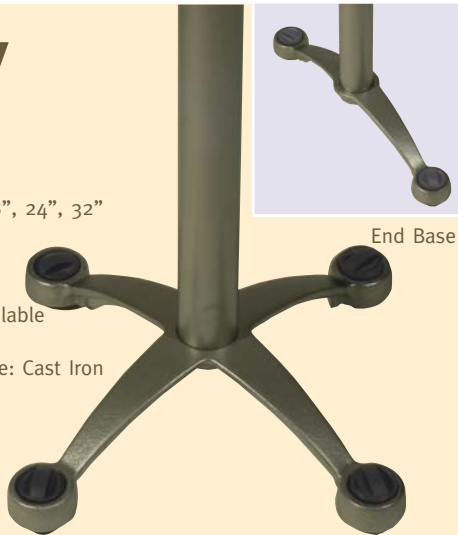

Shown: Silvertone

Knob Colors:

End Base