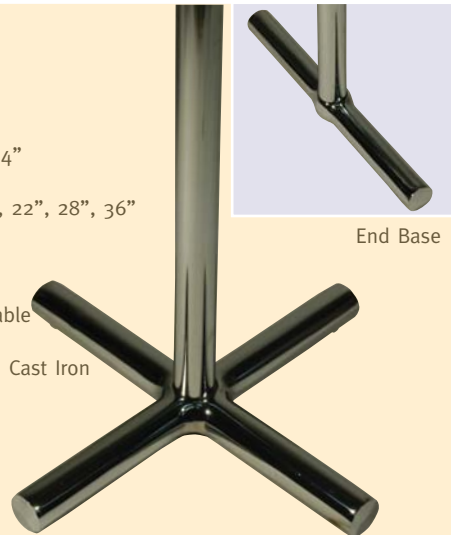

Shown: Polished Chrome

Frontier

Specifications

Spider Size: 12", 15", 24"
Column Size: 2", 3"
Base Plate Spread: 18", 22", 28", 36"
Base Height:
Standard: 28.25"
Bar Height: 40.75"
Custom Height Available
Materials:
Spider & Base Plate: Cast Iron
Column: Steel

End Base