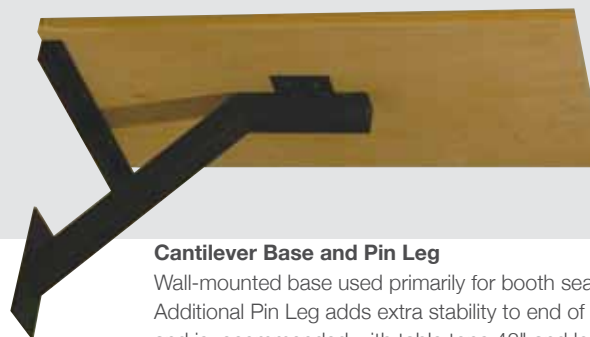

## Specialty Bases

### Permanent Mount Base

This base can be permanently mounted to any kind of flooring: wood, tile, concrete, etc. Maximum Table Top size for a single base is 30 x 42".

All base plates and spiders made with 100% recycled material, powdercoat finish contains no VOCs