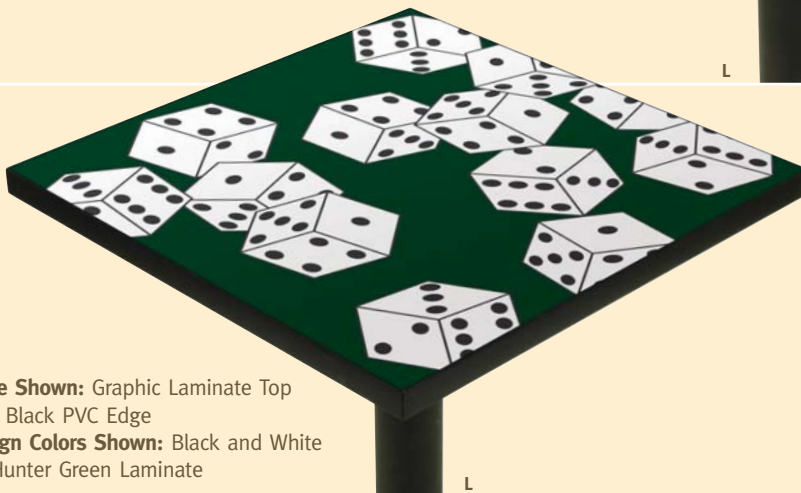

FurnitureLab™ Standard Designs

Billiards

Broadway Stool:
– Page 66

Table Shown: Graphic Laminate Top with Black PVC Edge
Design Colors Shown: Multiple Colors on Black Laminate

Table Shown: Graphic Laminate Top with Black PVC Edge
Design Colors Shown: Multiple Colors on Periwinkle Laminate

Balloons

Bali Chair:
– Page 67

Fusion Chair:
Bowling – Page 63

Bowling

Table Shown: Graphic Laminate Top with Black PVC Edge
Design Colors Shown: Fire Engine and White on Cobalt Laminate

Table Shown: Graphic Laminate Top with Black PVC Edge
Design Colors Shown: Black and White on Hunter Green Laminate

Dice

Ventura Chair:
– Page 66

These Amusement Designs are available in any color combination, size, or shape on a Laminate Table Top.