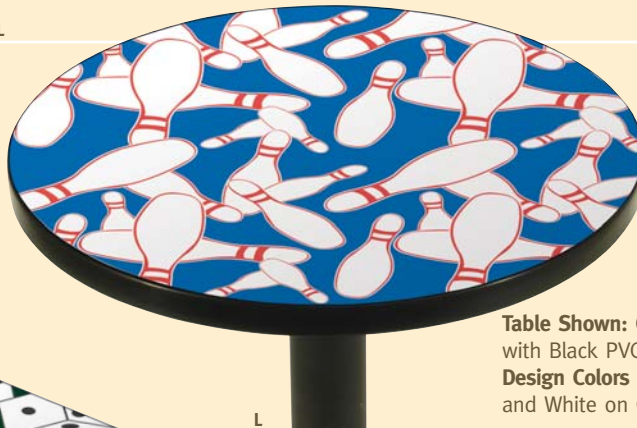

FurnitureLab™ Standard Designs

Billiards

Broadway Stool:
– Page 66

Table Shown: Graphic Laminate Top with Black PVC Edge
Design Colors Shown: Multiple Colors on Black Laminate

Table Shown: Graphic Laminate Top with Black PVC Edge
Design Colors Shown: Multiple Colors on Periwinkle Laminate

Balloons

Bali Chair:
– Page 67

Fusion Chair:
Bowling – Page 63

Bowling

Table Shown: Graphic Laminate Top with Black PVC Edge
Design Colors Shown: Fire Engine and White on Cobalt Laminate

Table Shown: Graphic Laminate Top with Black PVC Edge
Design Colors Shown: Black and White on Hunter Green Laminate

Dice

Ventura Chair:
– Page 66

These Amusement Designs are available in any color combination, size, or shape on a Laminate Table Top.