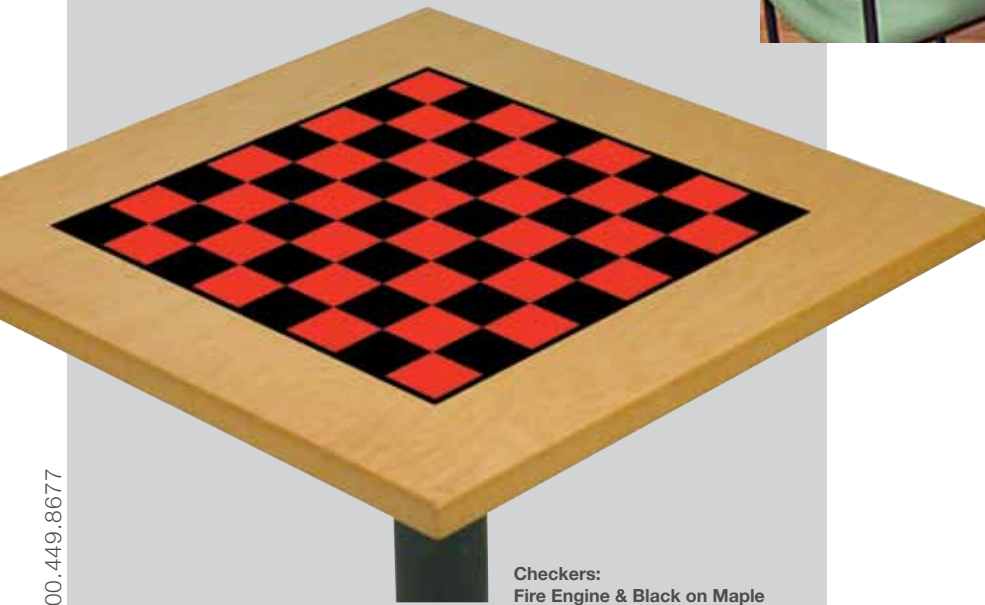

Games & Sports

Checkers / Backgammon

Checkers and Backgammon are two of our most popular designs. These tables can be customized with your own color choices. Personalize it by adding your logo.

 Produced with FurnitureLab™ graphics

 Produced on wood or laminate tops

Checkers:
Fire Engine & Black on Maple

Backgammon:
Fire Engine & Black on Maple

Sports Balls

Great for a sports area in a school, hotel, or restaurant, these tops will catch your customer's eye from a distance.