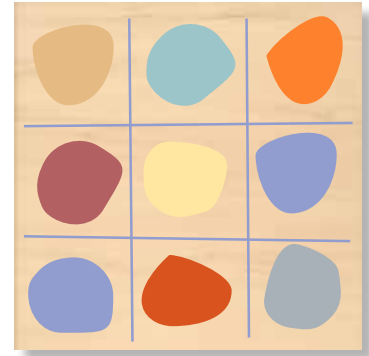

# Graphics For Tables

**Utensils - Solstice:**  
Dark Gray on Light Gray

**Springs - Full Pattern:**  
Light Camelback on Camelback

**Swatches - Quadrants:**  
Multiple Colors on Maple

**Utensils - Full Pattern:**  
Light Gray on Dark Gray

**Springs - Split Screen:**  
Light Camelback & Camelback

**Swatches - Full Pattern:**  
Multiple Colors on Maple

**Utensils - Outline:**  
Light Gray on Dark Gray

**Wave Mosaic:**  
Periwinkle & Camelback on White

**Vertigo:**  
Camelback on Light Camelback

**Utensils - Outline Border Flip:**  
Light Gray & Dark Gray

**Mosaic:**  
Periwinkle on White

**Athenia - Full Pattern:**  
Moon Glow on Robin's Egg